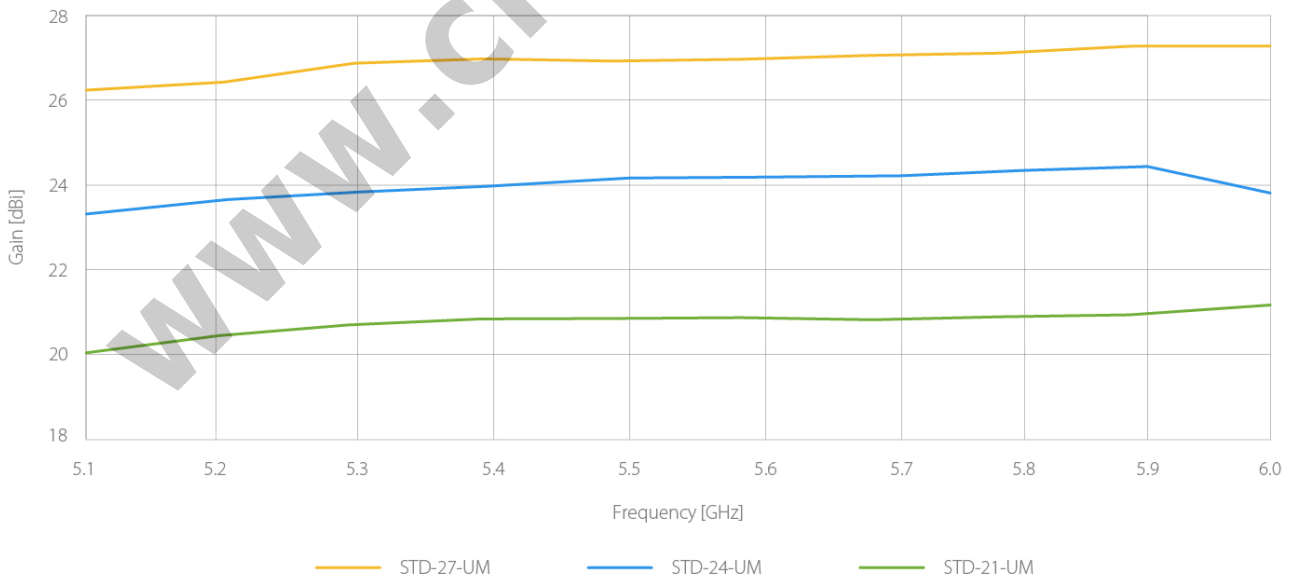

Flexible Radio Connectivity

The StarterDish™ UM antennas provide waveguide connection to Ubiquiti Networks waveguide connector and Mimosa waveguide connector straight out of the box. Separately sold StarterAdapter™ enables connectivity with any radio with coaxial interface. This