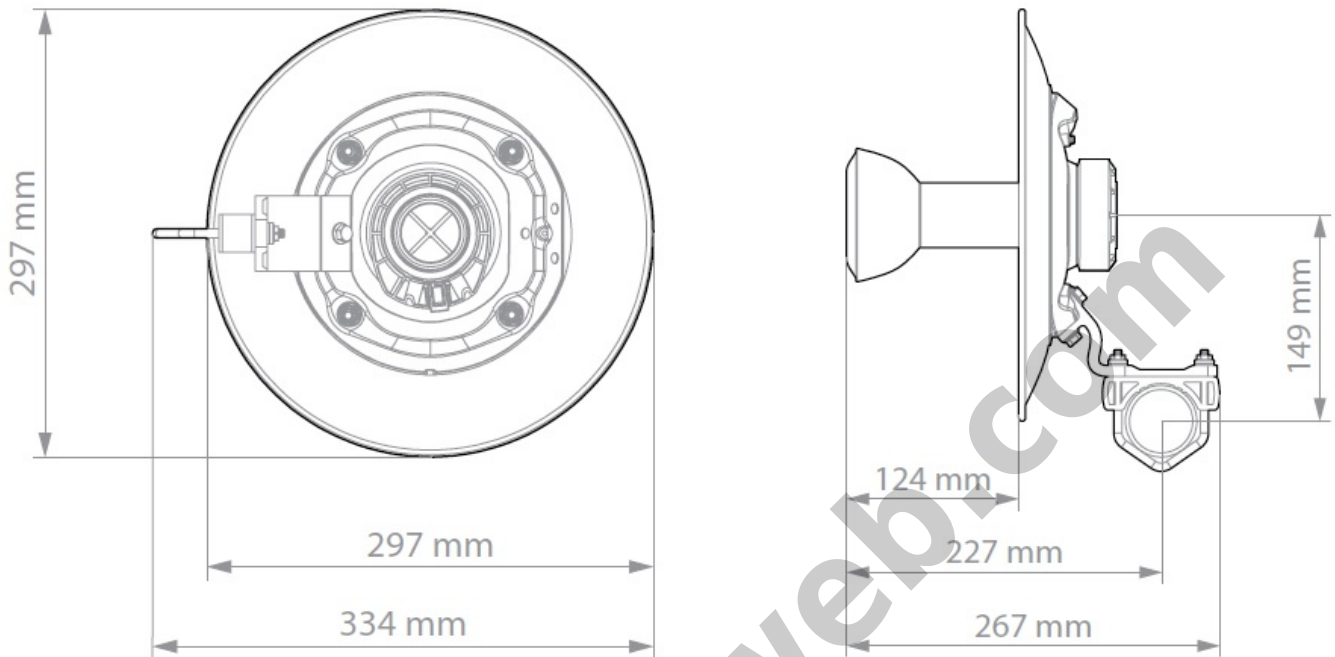

adapter provides a pair of RP-SMA connectors and is not part of the StarterDish™ UM package.

Slick Pole Mount

StarterDish™ antennas come with integrated pole mount. It is simple, slick, and light weight. The range of pole diameters it supports is from 20 to 55 mm (the upper part of pole diameter range is recommended for the best results).

Specifications :

Antenna Connection	Waveguide Port
Antenna Type	Parabolic Dish
Materials	UV Resistant ABS Plastic, Aluminium, Steel, Zinc Plated Steel & Stainless Steel Hardware
Environmental	IP65
Pole Mounting Diameter	20-55 mm (recommend as close to 55 mm as possible)
Temperature	-35 °C to + 55 °C (-31 °F to + 131 °F)
Wind Survival	160 km/hour
Wind Loading	53 N at 160 km/hour
Mechanical Adjustment	± 15° Elevation
Weight	1.2 kg / 2.6 lbs - single unit (one antenna) 9 kg / 19.8 lbs - 5PACK (5 units) incl. package
Dimensions	Retail Box 5PACK: 695 x 447 x 110 mm
Gain	21 dBi
Frequency Range	5150 - 5950 MHz
Azimuth Beam Width -6 dB	H 15° / V 15°
Elevation Beam Width -6 dB	H 15° / V 15°
Azimuth Beam Width -3 dB	H 11° / V 11°
Elevation Beam Width -3 dB	H 11° / V 11°
Beam Efficiency*	28.00%
Front-to-Back Ratio (Min)	24 dB
COMPATIBLE WIRELESS PLATFORMS	
RF elements®	StarterAdapter™ SMA
Mimosa® by Airspan	C5x
Ubiquiti Networks®	PrismStation™ 5AC, IsoStation™ 5AC, IsoStation™ M5