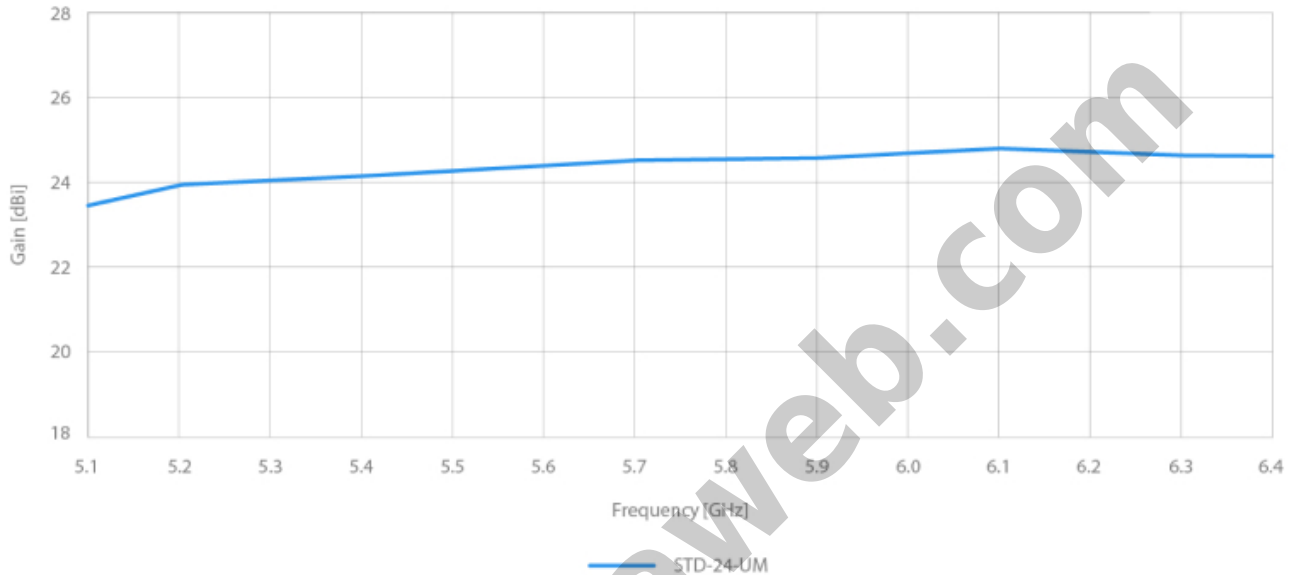

Gain Seimbang untuk Kedua Polarisasi

Antena **StarterDish UM** memberikan kinerja gain yang stabil di seluruh rentang frekuensi kerja dan pada kedua polarisasi. Gain yang stabil menghasilkan performa lapangan yang andal saat terjadi perubahan kanal radio.

Konektivitas Radio yang Fleksibel

Antena **StarterDish UM** menyediakan koneksi waveguide langsung ke konektor waveguide Ubiquiti Networks dan Mimoso. **StarterAdapter**, yang dijual terpisah, memungkinkan konektivitas dengan perangkat radio apa pun yang menggunakan antarmuka koaksial. Adapter ini dilengkapi dengan sepasang konektor RP-SMA dan tidak termasuk dalam paket **StarterDish UM**.