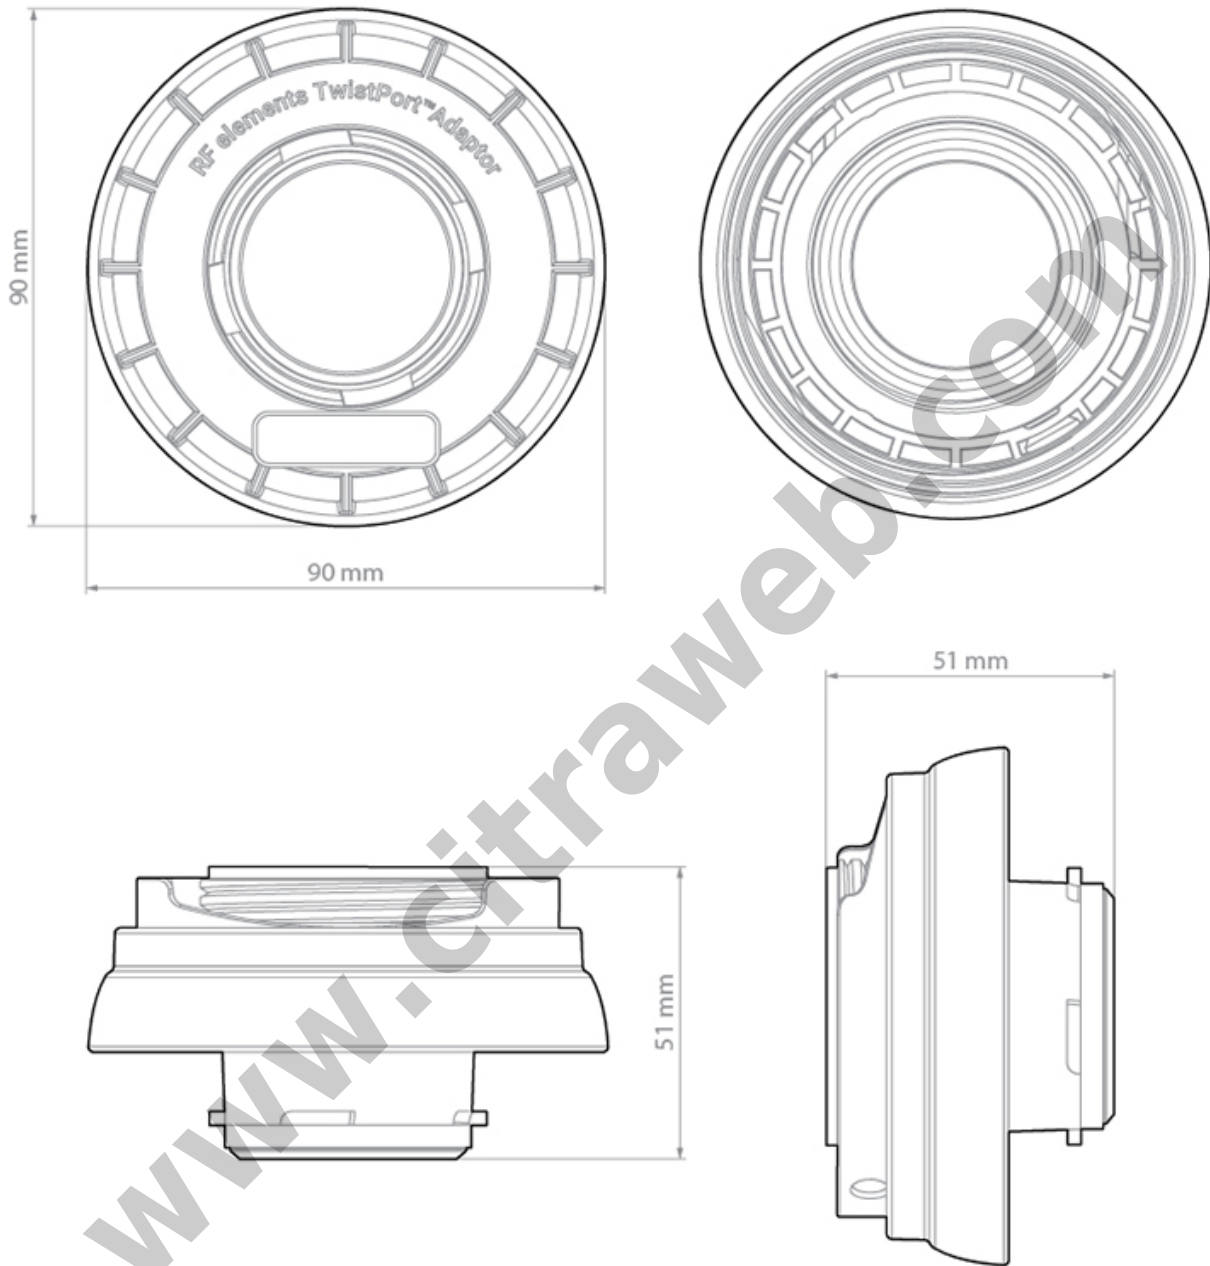

# TwistPort Adaptor for Mimosa WG RF ELEMENTS

**Kode** : TPA-AMU

**Brand** : RF elements

**Jenis** : Wireless Antenna

**Harga** : Rp 410.000,00

Rp 550.000,00

The TwistPort Adaptor for Mimosa WG makes the radio compatible with all TwistPort Antennas. TwistPort Adaptors are equipped with our original quick-locking waveguide port. With the Mimosa WG TwistPort Adaptor, you can easily switch between H/V and dual slant polarization setup.

Penawaran Harga Spesial

 08112039555

[www.citraweb.com](http://www.citraweb.com)

[www.citraweb.com](http://www.citraweb.com)

Antenna Connection	TwistPort - Quick Locking Waveguide Port
Materials	Insert - Aluminium Alloy
	Adaptor - UV stabilized and weather resistant ABS plastic
Flame Rating	UL 94 HB
Temperature	-40°C to +60°C (-40°F to +140°F)
Wind Survival	160 km/h
Weight	0.15 Kg / 0.3 lbs - single unit
	0.18 Kg / 0.4 lbs - single unit incl. package
	19.2 Kg / 42 lbs - carton (100 units)
Single Unit	Retail Box: 109 × 98 × 54 mm
<b>COMPATIBLE WIRELESS PLATFORMS</b>	
RF elements	any TwistPort Antenna
Mimosa Networks	C5x, B5x