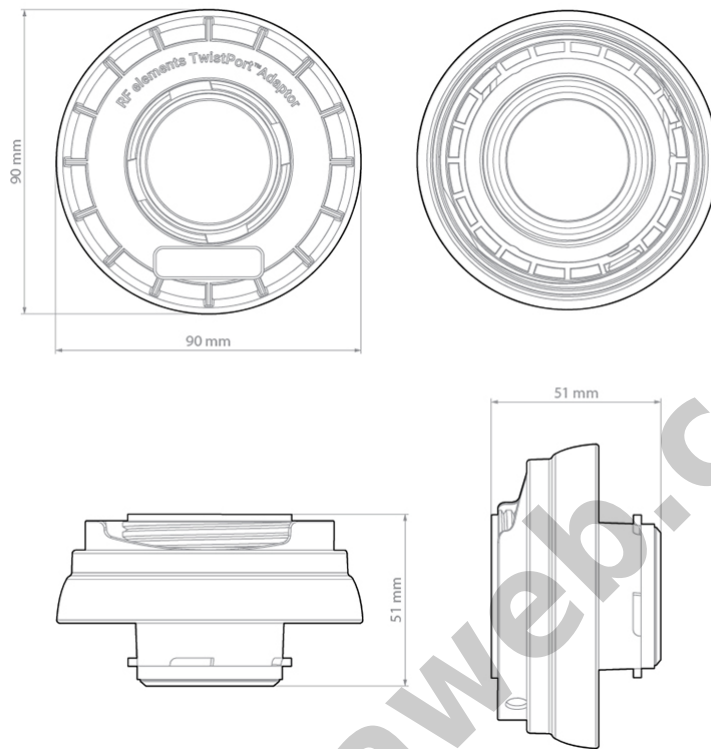

## TwistPort Adaptor for Mimosa WG

**Kode** : TPA-AMU

**Kategori** : RF elements

**Harga** : Rp 460.000,00  
Rp 550.000,00

The TwistPort Adaptor for Mimosa WG makes the radio compatible with all TwistPort Antennas. TwistPort Adaptors are equipped with our original quick-locking waveguide port. With the Mimosa WG TwistPort Adaptor, you can easily switch between H/V and dual slant polarization setup.

www.citraweb.com

[www.citraweb.com](http://www.citraweb.com)

[www.citraweb.com](http://www.citraweb.com)

Antenna Connection	TwistPort - Quick Locking Waveguide Port
Materials	Insert - Aluminium Alloy
	Adaptor - UV stabilized and weather resistant ABS plastic
Flame Rating	UL 94 HB
Temperature	-40°C to +60°C (-40°F to +140°F)
Wind Survival	160 km/h
Weight	0.15 Kg / 0.3 lbs - single unit
	0.18 Kg / 0.4 lbs - single unit incl. package
	19.2 Kg / 42 lbs - carton (100 units)
Single Unit	Retail Box: 109 × 98 × 54 mm
<b>COMPATIBLE WIRELESS PLATFORMS</b>	
RF elements	any TwistPort Antenna
Mimosa Networks	C5x, B5x