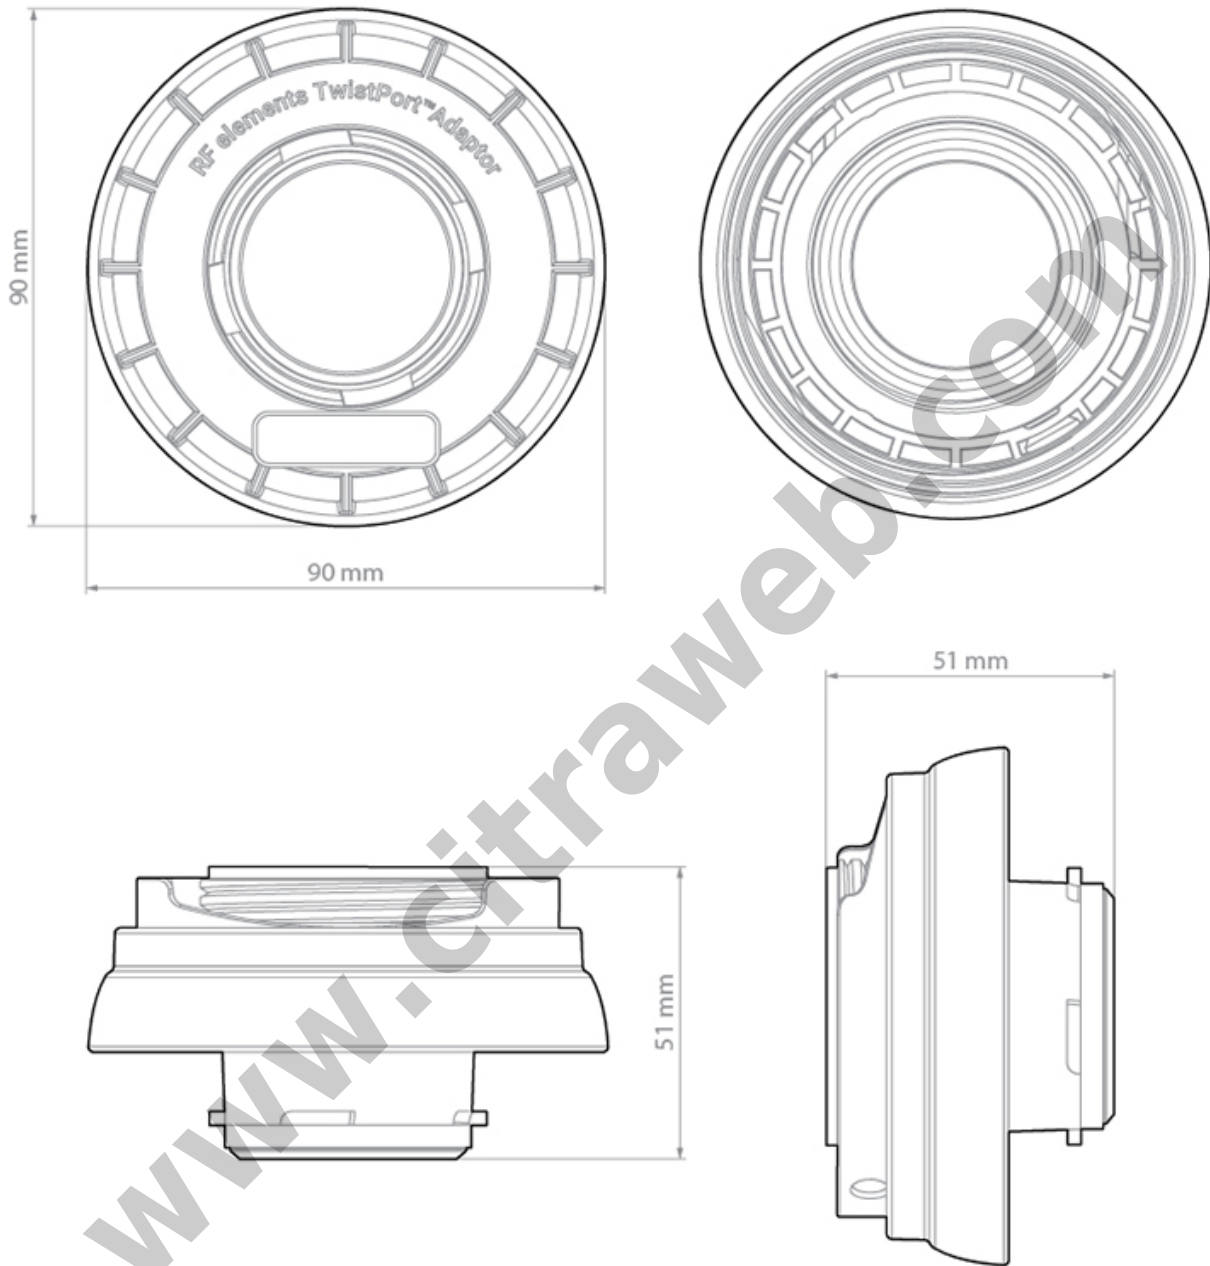

TwistPort Adaptor for Mimosa WG RF ELEMENTS

Kode : TPA-AMU

Brand : RF elements

Jenis : Wireless Antenna

Harga : Rp 410.000,00

Rp 550.000,00

The TwistPort Adaptor for Mimosa WG makes the radio compatible with all TwistPort Antennas. TwistPort Adaptors are equipped with our original quick-locking waveguide port. With the Mimosa WG TwistPort Adaptor, you can easily switch between H/V and dual slant polarization setup.

Penawaran Harga Spesial

 08112039555

www.citraweb.com

www.citraweb.com

Antenna Connection	TwistPort - Quick Locking Waveguide Port
Materials	Insert - Aluminium Alloy
	Adaptor - UV stabilized and weather resistant ABS plastic
Flame Rating	UL 94 HB
Temperature	-40°C to +60°C (-40°F to +140°F)
Wind Survival	160 km/h
Weight	0.15 Kg / 0.3 lbs - single unit
	0.18 Kg / 0.4 lbs - single unit incl. package
	19.2 Kg / 42 lbs - carton (100 units)
Single Unit	Retail Box: 109 × 98 × 54 mm
COMPATIBLE WIRELESS PLATFORMS	
RF elements	any TwistPort Antenna
Mimosa Networks	C5x, B5x