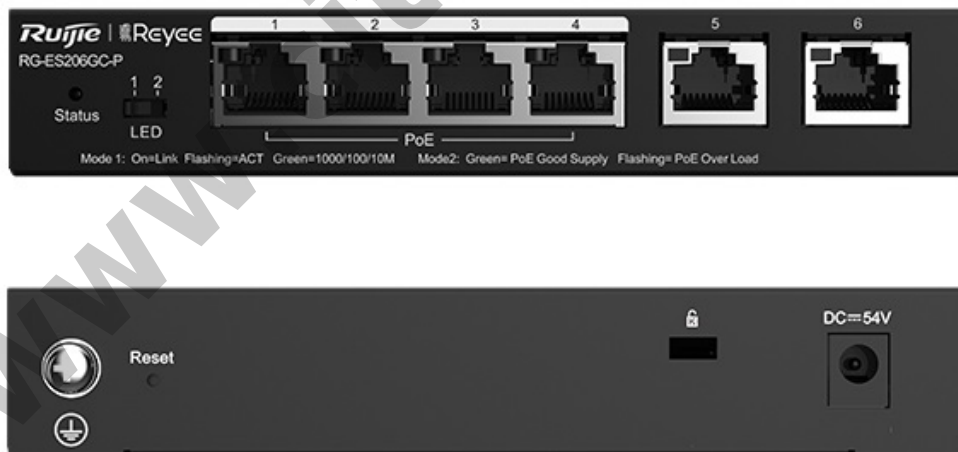

# RG-ES206GC-P 6-Port Gigabit Smart Cloud Managed PoE Switch

**Kode** : RG-ES206GC-P

**Kategori** : Ruijie

**Harga** : Rp 753.000,00

RG-ES206GC-P with 6-Port Gigabit Smart Cloud Managed PoE Switch. Enterprise, Hospitality, Factory, Education, Retailers, Surveillance, etc.

**Produk ini merupakan produk Fix Price. Pembelian produk tidak dapat menggunakan diskon apapun.**

- 6-Port gigabit cloud managed switch with 4 PoE+ ports
- Cost-Effective Smart Cloud Managed Switches
- IP Camera Recognition, Unique Value for CCTV Network
- Automatic Loop Prevention Ensures Service Continuity
- Lifetime management on Ruijie Cloud at anytime anywhere

## Specification

<b>Model</b>	RG-ES206GC-P
<b>Ports</b>	6 x 10/100/1000Base-T, 4 x PoE+ ports
<b>Switching capacity</b>	12 Gbps
<b>MAC address table</b>	2000
<b>Fan</b>	Fanless
<b>Dimensions (W x D x H)</b>	148 mm x 78 mm x 26 mm
<b>MTBF</b>	> 200,000