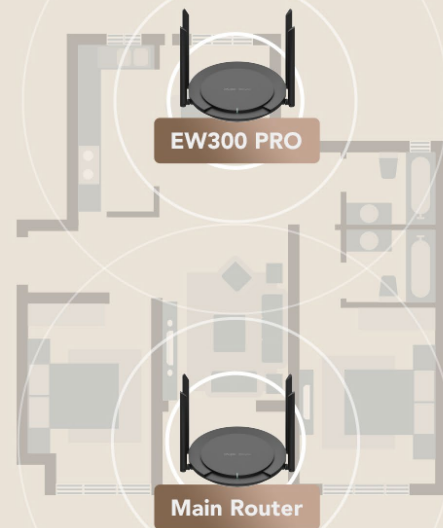

Repeater Mode