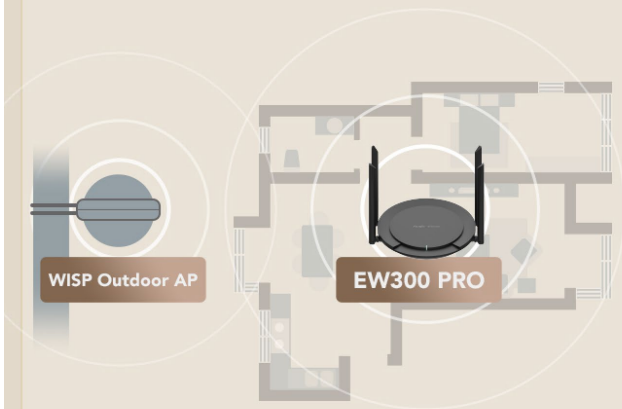

Highlight Features

WISP & Repeater Mode Supported

Newly-added WISP & Repeater mode can amplify Wi-Fi signals to wider range. Enjoy whole-room WiFi coverage and lag free network.

WISP Mode