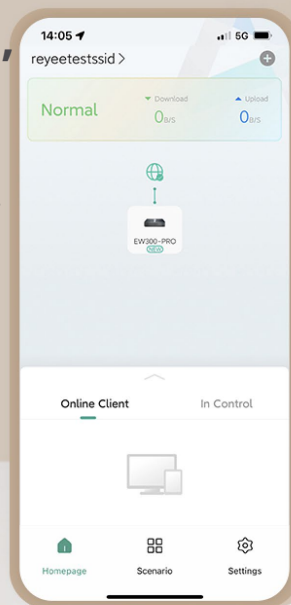

High Performing Wi-Fi 4 Home Router

Smart choice for your cozy family.
Best solution to fully utilize your Megabit bandwidth.

4 Megabit Ethernet Ports

300Mbps

802.11n

Stronger Signal than the Average

Equipped with signal amplifiers (FEM),
four 5dBi omnidirectional antennas guarantee you efficient and stable connections.

Highlight Features

WISP & Repeater Mode Supported

Newly-added WISP & Repeater mode can amplify Wi-Fi signals to wider range. Enjoy whole-room WiFi coverage and lag free network.

WISP Mode

Repeater Mode

Easy Configuration, Easy Life

Newbie-friendly configuration,
connect to the internet by a few clicks.

Highlight Features

The smartphone screen shows the Reyee Router App interface under the heading "Scenario". It features several control cards: "Parental Control" (2 device(s) online; 1 in control), "Guest Wi-Fi" (1 device(s), Open to all guests), "Eco Mode" (Enabled), "Smart Home" (1 device(s)), "XPress" (Disabled), and "Blacklist" (Disabled).

Take Control of Your Home Network at Fingertips

Set up your home network in **Reyee Router App** in two minutes. More **Life-time Free** functions are waiting for you to Explore, Experience, Expect.

Remote Management Parental Control Guest Wi-Fi